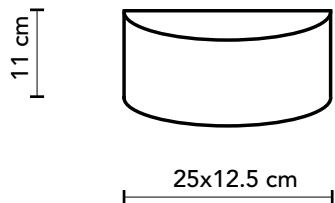

Mia APL25 Aplique Wall Lamp

Iluminación Lighting

Equipado con LED, GX5.3 1x8w, 580lm, 3000K (incluido).
Equipped with LED, GX5.3 1x8w, 580lm, 3000K (included).

Instalación Installation

Directa a la pared.
Fixed to the wall.

Material Material

Chapa de madera natural con difusor de metacrilato.
Natural wood veneer with methacrylate diffuser.

Embalaje Packaging

Caja Box 0.15x0.15x0.50 m
Peso Weight 1 Kg